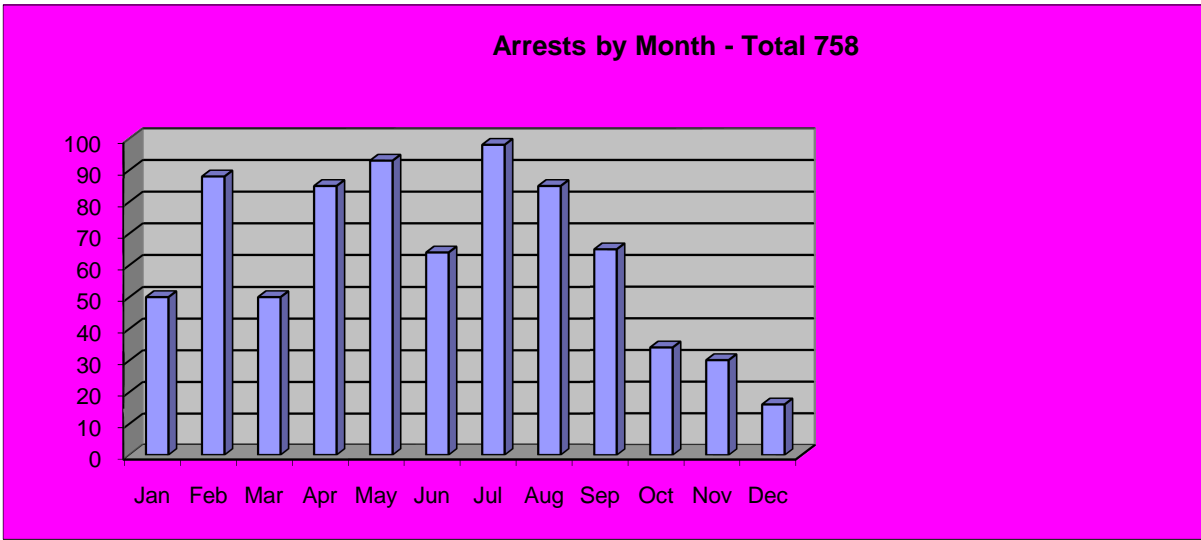

### Prowler calls by Month - Total 10

Domestic Trouble by Month - Total 221

Domestic Violence by Month - Total 11

Complaints by Month - Total 1197

### Investigations - Cases Opened - Total 114