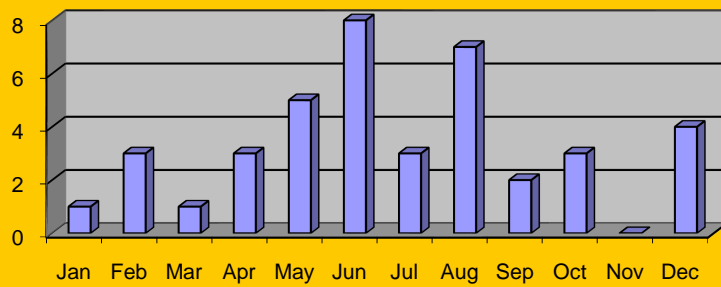

Thefts by Month - Total 40