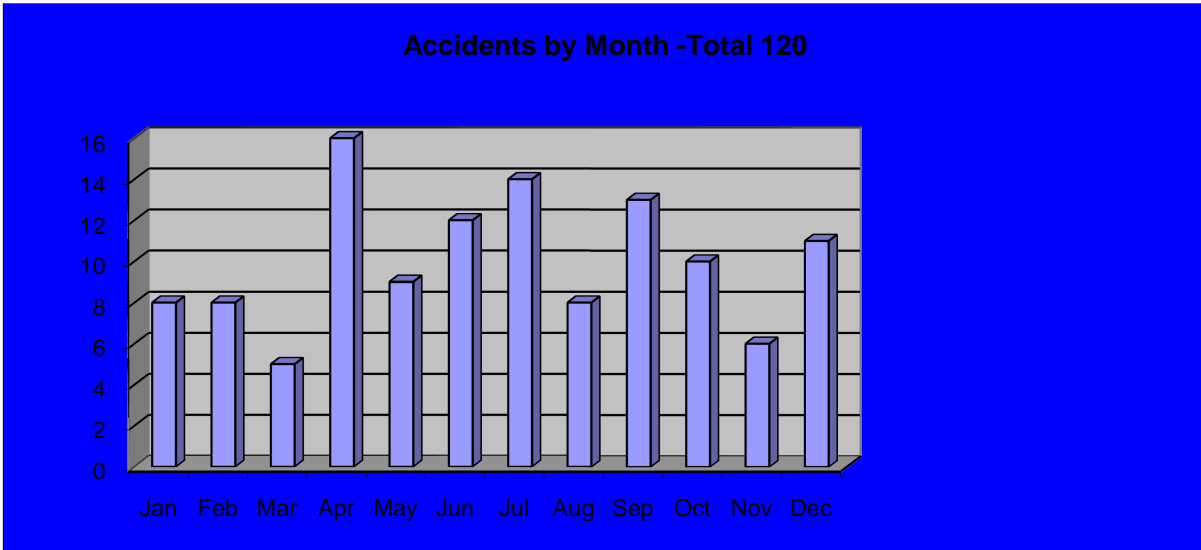

### Prowler calls by Month - Total 10

Domestic Trouble by Month - Total 221

Domestic Violence by Month - Total 11

Complaints by Month - Total 1197

### Investigations - Cases Opened - Total 114