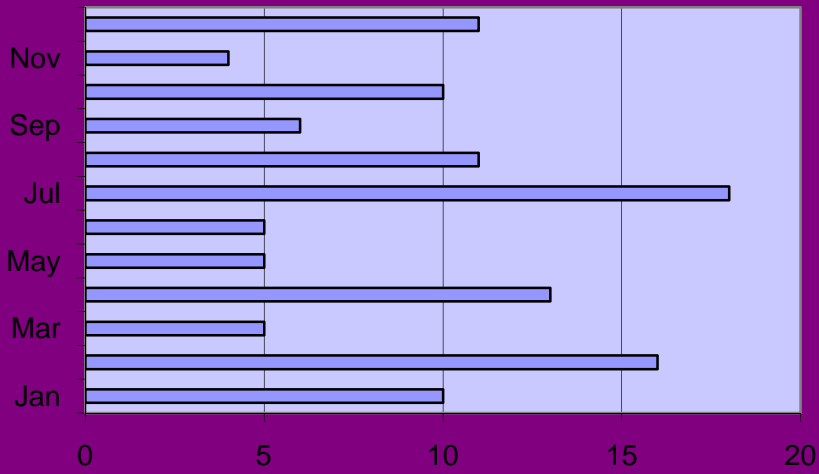

### Prowler calls by Month - Total 10

Domestic Trouble by Month - Total 221

Domestic Violence by Month - Total 11

Complaints by Month - Total 1197

### Investigations - Cases Opened - Total 114