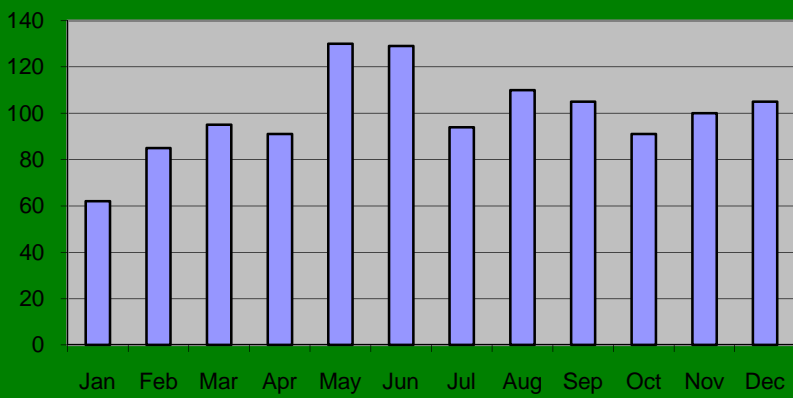

### Prowler calls by Month - Total 10

Domestic Trouble by Month - Total 221

Domestic Violence by Month - Total 11

Complaints by Month - Total 1197

### Investigations - Cases Opened - Total 114