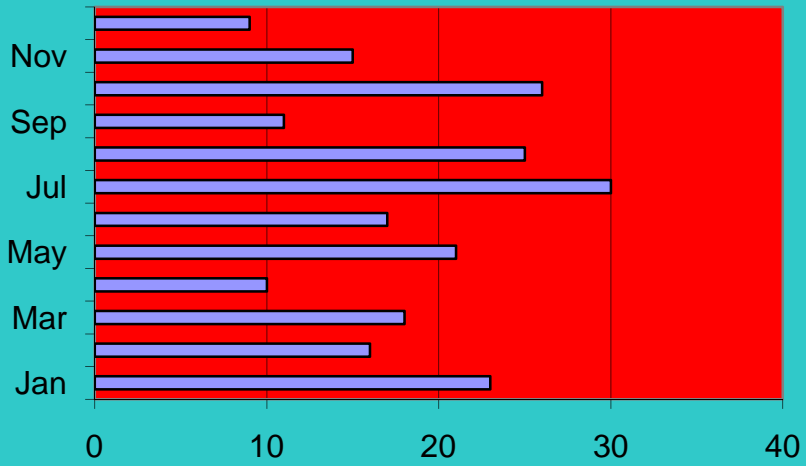

Domestic Trouble by Month - Total 221