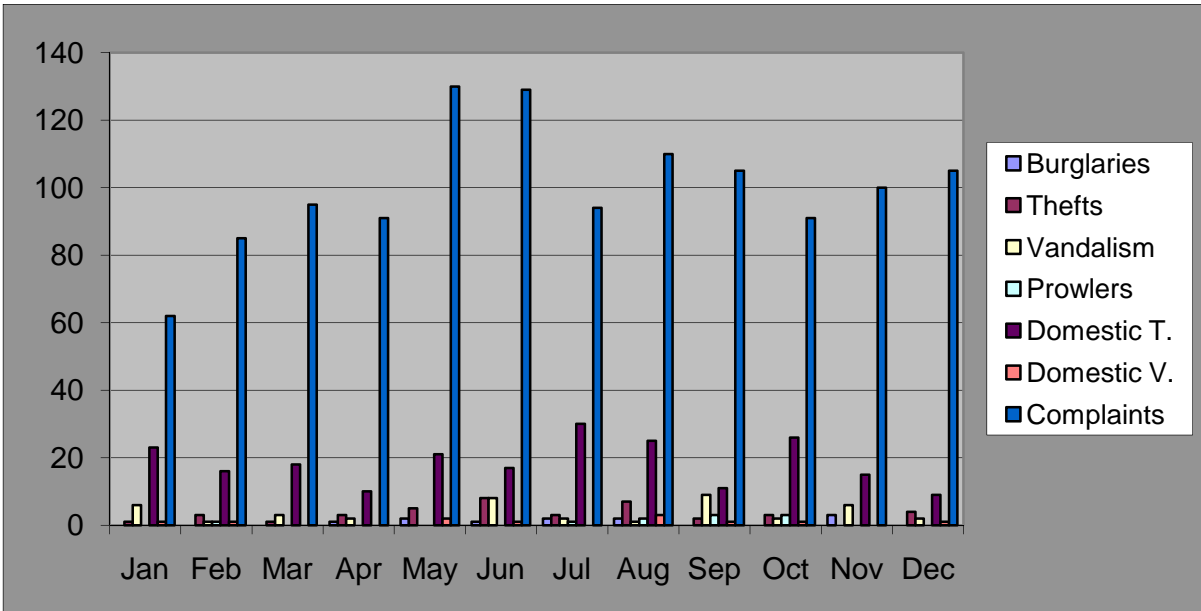

### Prowler calls by Month - Total 10

Domestic Trouble by Month - Total 221

Domestic Violence by Month - Total 11

Complaints by Month - Total 1197

### Investigations - Cases Opened - Total 114

### Investigations - Cases Solved - total 80