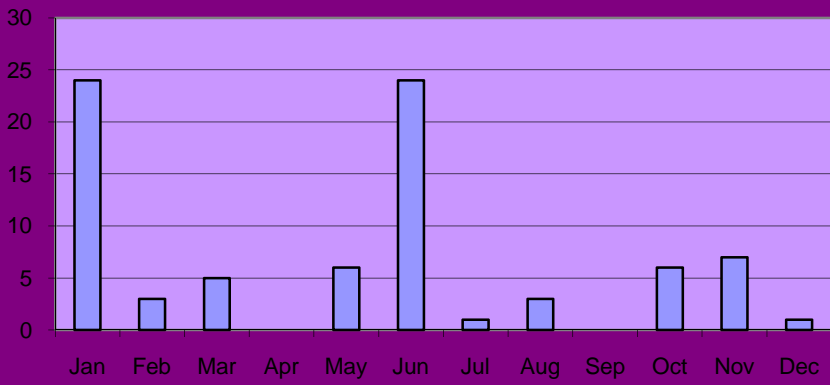

Investigations - Cases Solved - total 80