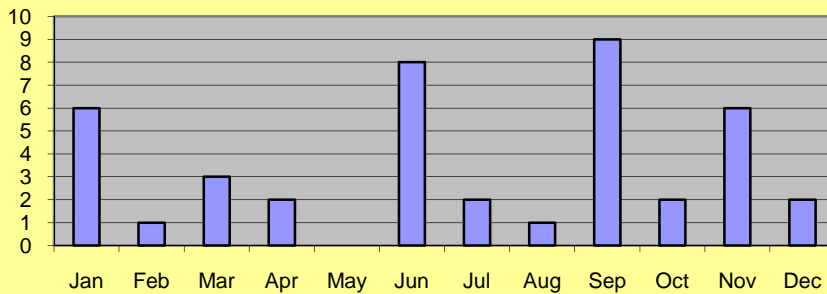

Vandalism by Month - Total 42