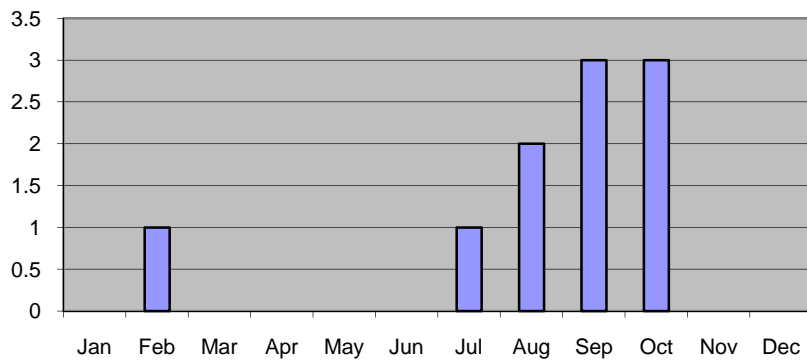

Prowler calls by Month - Total 10