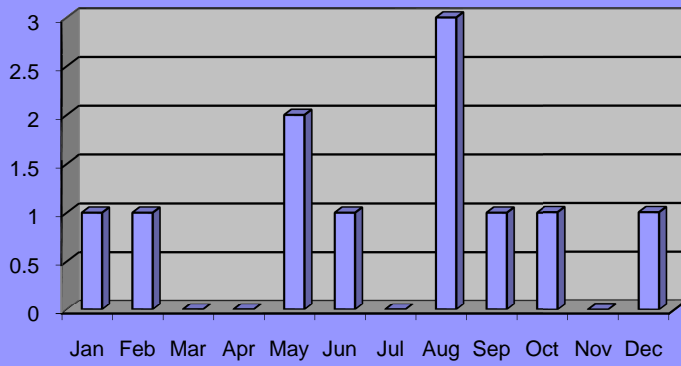

### Thefts by Month - Total 40

### Vandalism by Month - Total 42

### Prowler calls by Month - Total 10

Domestic Trouble by Month - Total 221

Domestic Violence by Month - Total 11

Complaints by Month - Total 1197

### Investigations - Cases Opened - Total 114