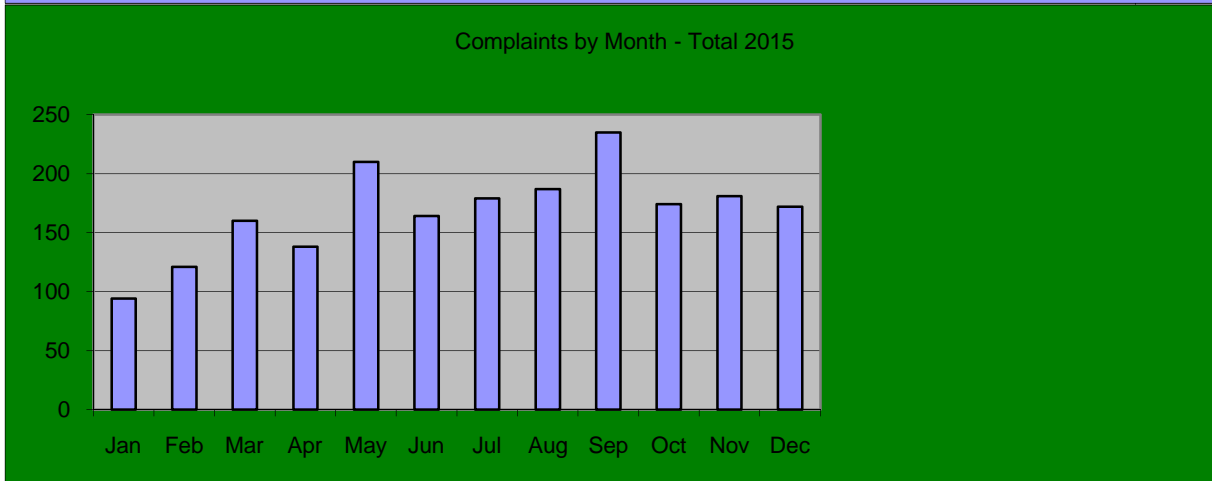

## 2010 Yearly Combined Stats

Burglaries by Month Total 22

Thefts by Month - Total 121

Vandalism by Month - Total 54

Prowler calls by Month - Total 7

### 2010 Yearly Combined Stats

**2010 Yearly Combined Stats**

**Arrests by Month - Total 453**

**Accidents by Month - Total 142**

**2010 Yearly Combined Stats**

**Investigations - Cases Solved - total 97**

**Investigations - Arrests Made - Total 39**