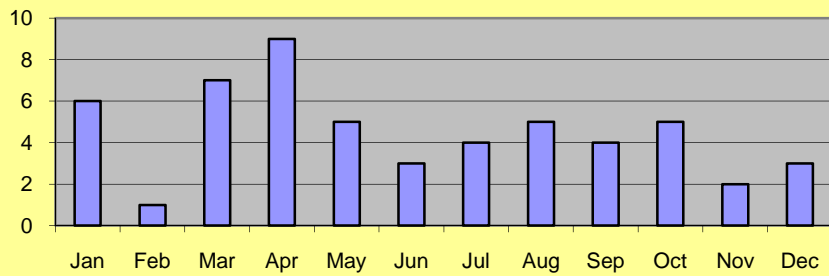

## 2010 Yearly Combined Stats

Burglaries by Month Total 22

Thefts by Month - Total 121

Vandalism by Month - Total 54

Prowler calls by Month - Total 7

### 2010 Yearly Combined Stats

**2010 Yearly Combined Stats**

**Arrests by Month - Total 453**

**Accidents by Month - Total 142**

**2010 Yearly Combined Stats**

**Investigations - Cases Solved - total 97**