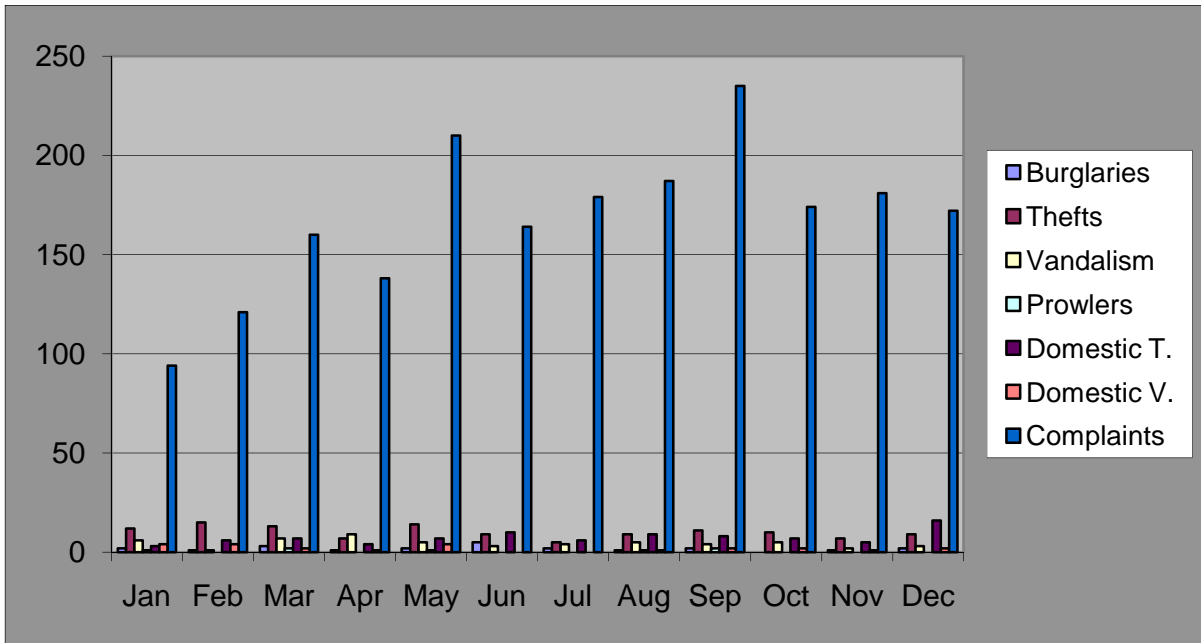

## 2010 Yearly Combined Stats

Burglaries by Month Total 22

Thefts by Month - Total 121

Vandalism by Month - Total 54

Prowler calls by Month - Total 7

### 2010 Yearly Combined Stats

**2010 Yearly Combined Stats**

**Arrests by Month - Total 453**

**Accidents by Month - Total 142**

**2010 Yearly Combined Stats**

**Investigations - Cases Solved - total 97**

**Investigations - Arrests Made - Total 39**