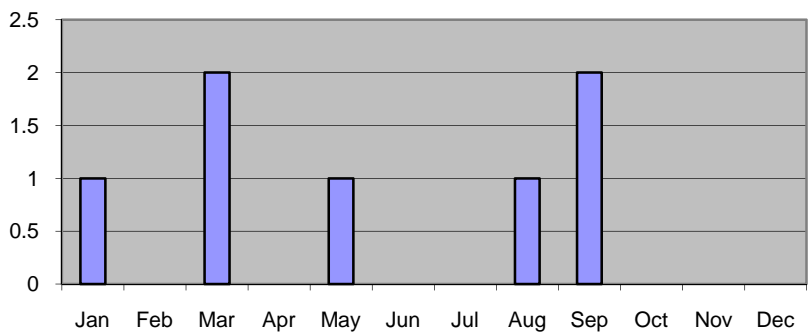

## 2010 Yearly Combined Stats

Burglaries by Month Total 22

Thefts by Month - Total 121

Vandalism by Month - Total 54

Prowler calls by Month - Total 7

### 2010 Yearly Combined Stats

**2010 Yearly Combined Stats**

**Arrests by Month - Total 453**

**Accidents by Month - Total 142**

**2010 Yearly Combined Stats**

**Investigations - Cases Solved - total 97**