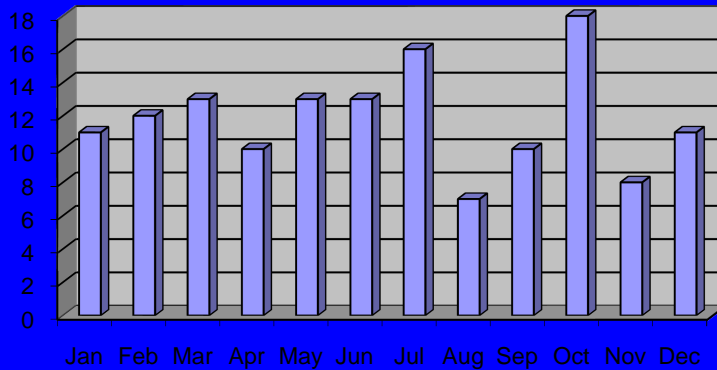

## 2010 Yearly Combined Stats

Burglaries by Month Total 22

Thefts by Month - Total 121

Vandalism by Month - Total 54

Prowler calls by Month - Total 7

### 2010 Yearly Combined Stats

**2010 Yearly Combined Stats**

**Arrests by Month - Total 453**

**Accidents by Month - Total 142**

**2010 Yearly Combined Stats**

**Investigations - Cases Solved - total 97**

**Investigations - Arrests Made - Total 39**