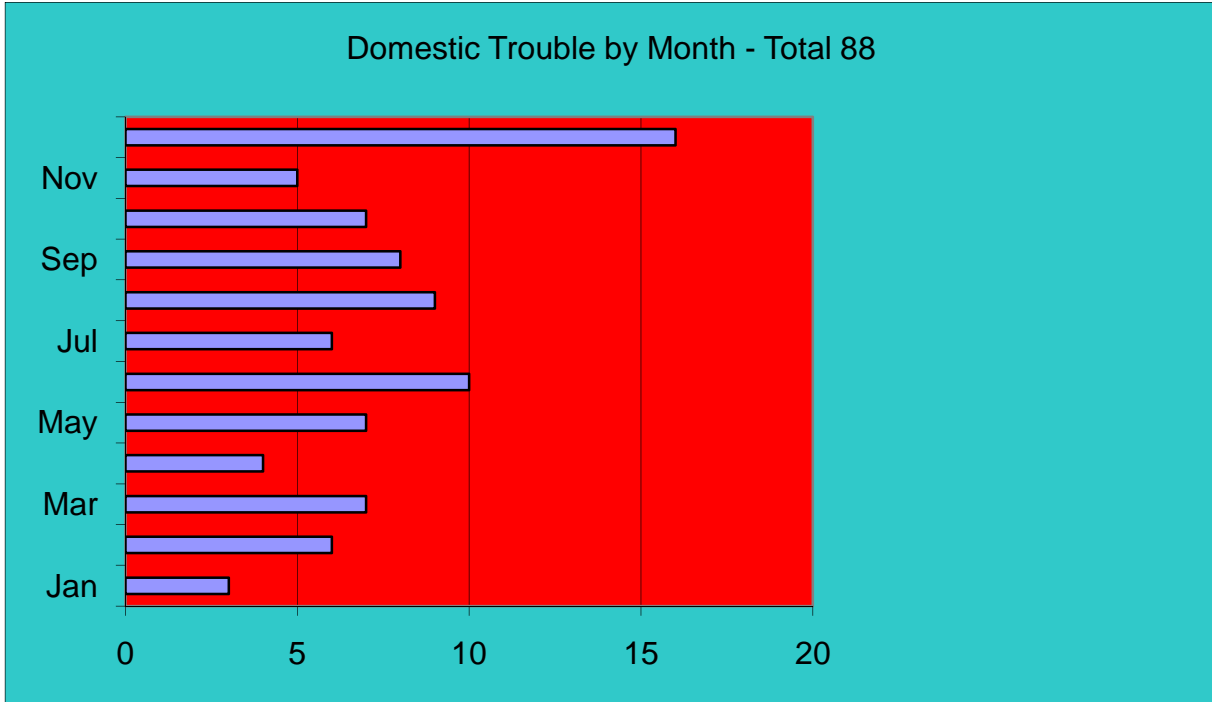

## 2010 Yearly Combined Stats

Burglaries by Month Total 22

Thefts by Month - Total 121

Vandalism by Month - Total 54

Prowler calls by Month - Total 7

### 2010 Yearly Combined Stats

**2010 Yearly Combined Stats**

**Arrests by Month - Total 453**

**Accidents by Month - Total 142**

**2010 Yearly Combined Stats**

**Investigations - Cases Solved - total 97**

**Investigations - Arrests Made - Total 39**