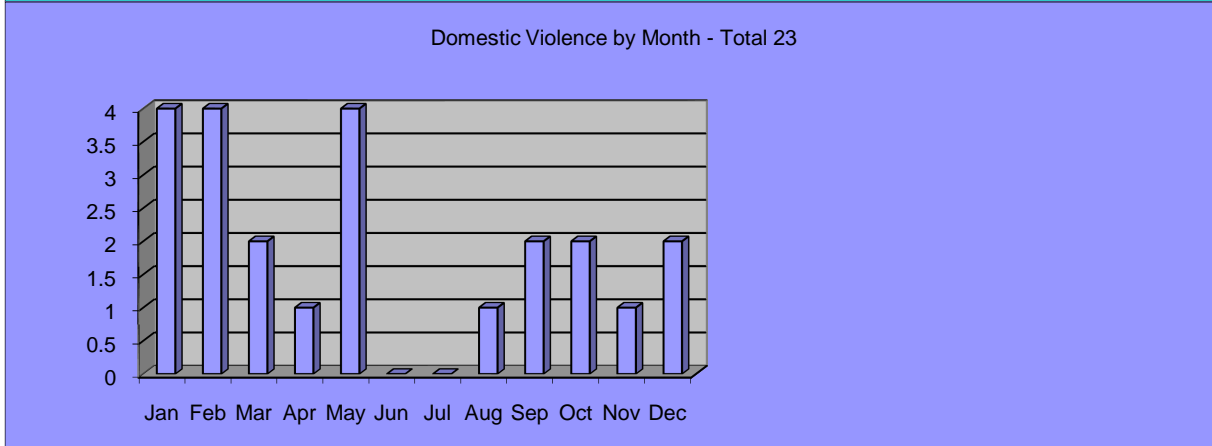

## 2010 Yearly Combined Stats

Burglaries by Month Total 22

Thefts by Month - Total 121

Vandalism by Month - Total 54

Prowler calls by Month - Total 7

### 2010 Yearly Combined Stats

**2010 Yearly Combined Stats**

**Arrests by Month - Total 453**

**Accidents by Month - Total 142**

**2010 Yearly Combined Stats**

**Investigations - Cases Solved - total 97**