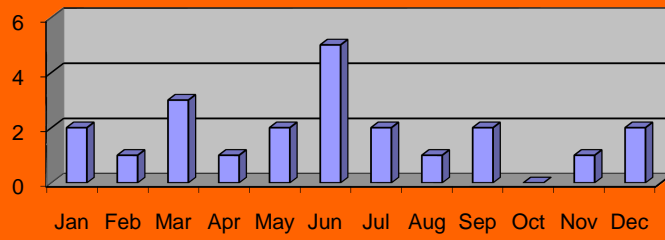

## 2010 Yearly Combined Stats

Burglaries by Month Total 22

Thefts by Month - Total 121

Vandalism by Month - Total 54

Prowler calls by Month - Total 7

### 2010 Yearly Combined Stats

**2010 Yearly Combined Stats**

**Arrests by Month - Total 453**

**Accidents by Month - Total 142**

**2010 Yearly Combined Stats**

**Investigations - Cases Solved - total 97**