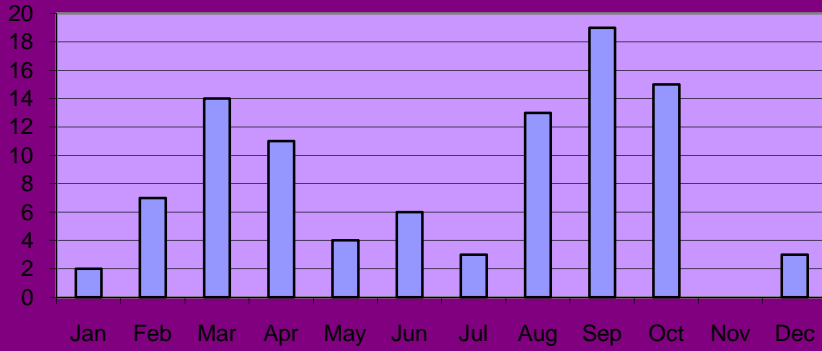

## 2010 Yearly Combined Stats

Burglaries by Month Total 22

Thefts by Month - Total 121

Vandalism by Month - Total 54

Prowler calls by Month - Total 7

### 2010 Yearly Combined Stats

**2010 Yearly Combined Stats**

**Arrests by Month - Total 453**

**Accidents by Month - Total 142**

**2010 Yearly Combined Stats**

**Investigations - Cases Solved - total 97**

**Investigations - Arrests Made - Total 39**