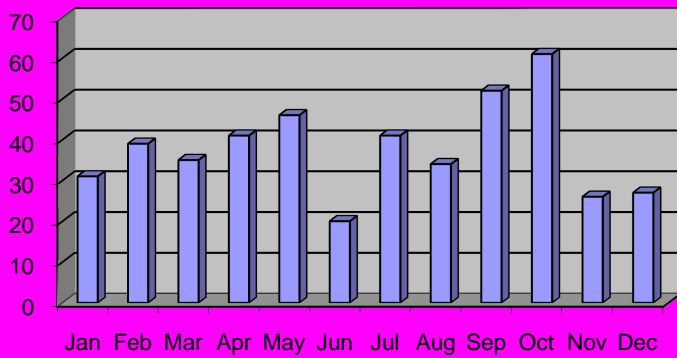

## 2010 Yearly Combined Stats

Burglaries by Month Total 22

Thefts by Month - Total 121

Vandalism by Month - Total 54

Prowler calls by Month - Total 7

### 2010 Yearly Combined Stats

**2010 Yearly Combined Stats**

**Arrests by Month - Total 453**

**Accidents by Month - Total 142**

**2010 Yearly Combined Stats**

**Investigations - Cases Solved - total 97**

**Investigations - Arrests Made - Total 39**