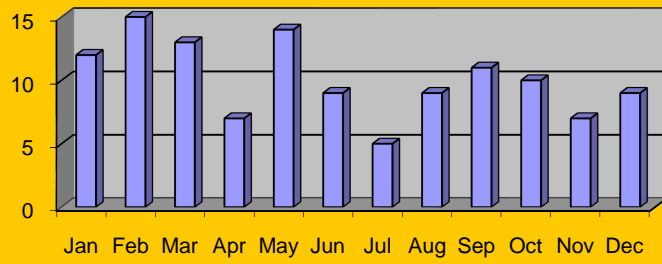

## 2010 Yearly Combined Stats

Burglaries by Month Total 22

Thefts by Month - Total 121

Vandalism by Month - Total 54

Prowler calls by Month - Total 7

### 2010 Yearly Combined Stats

**2010 Yearly Combined Stats**

**Arrests by Month - Total 453**

**Accidents by Month - Total 142**

**2010 Yearly Combined Stats**

**Investigations - Cases Solved - total 97**