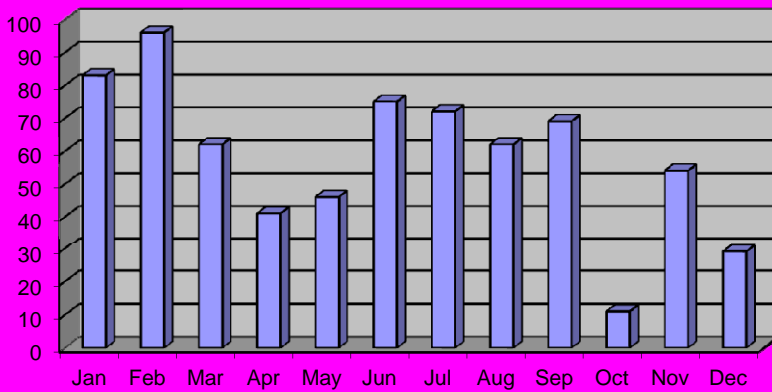

2012 Yearly Report

Burglaries by Month Total 30

Thefts by Month - Total 89

Vandalism by Month - Total 52

Prowler calls by Month - Total 1

Domestic Trouble by Month - Total 76

Domestic Violence by Month - Total 28

Complaints by Month - Total 2246

Arrests by Month - Total 700

Accidents by Month - Total 138

Investigations - Cases Opened - Total 144

Investigations - Cases Solved - total 60

Investigations - Arrests Made - Total 73