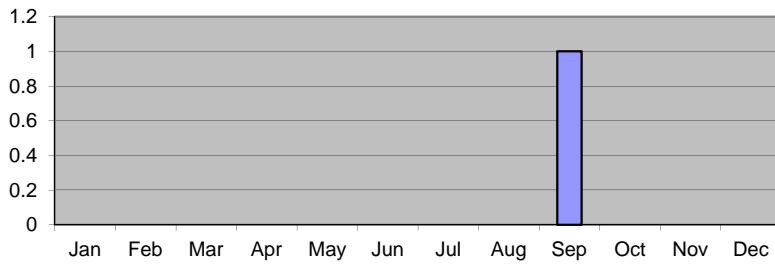

2012 Yearly Report

Burglaries by Month Total 30

Thefts by Month - Total 89

Vandalism by Month - Total 52

Prowler calls by Month - Total 1

Domestic Trouble by Month - Total 76

Domestic Violence by Month - Total 28

Complaints by Month - Total 2246

Arrests by Month - Total 700

Accidents by Month - Total 138

Investigations - Cases Opened - Total 144

Investigations - Cases Solved - total 60

Investigations - Arrests Made - Total 73