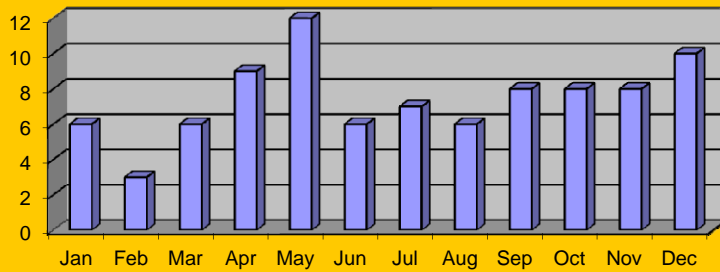

2012 Yearly Report

Burglaries by Month Total 30

Thefts by Month - Total 89

Vandalism by Month - Total 52

Prowler calls by Month - Total 1

Domestic Trouble by Month - Total 76

Domestic Violence by Month - Total 28

Complaints by Month - Total 2246

Arrests by Month - Total 700

Accidents by Month - Total 138

Investigations - Cases Opened - Total 144

Investigations - Cases Solved - total 60

Investigations - Arrests Made - Total 73