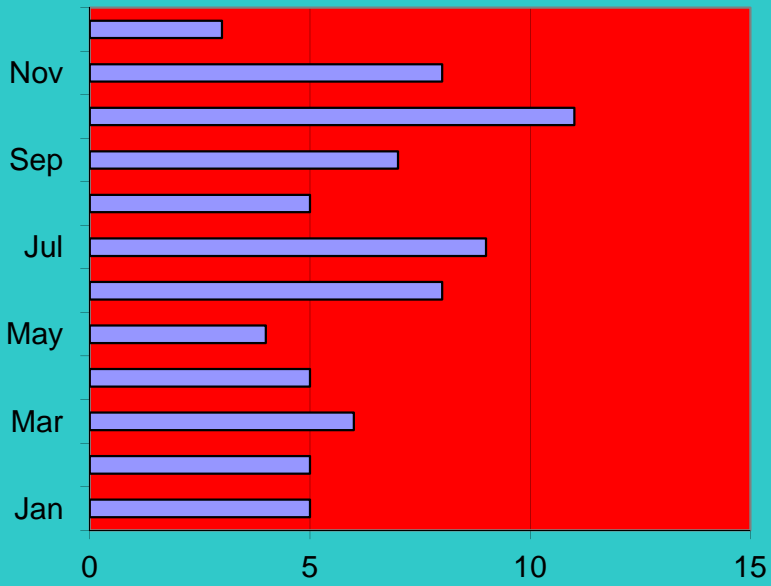

2012 Yearly Report

Burglaries by Month Total 30

Thefts by Month - Total 89

Vandalism by Month - Total 52

Prowler calls by Month - Total 1

Domestic Trouble by Month - Total 76

Domestic Violence by Month - Total 28

Complaints by Month - Total 2246

Arrests by Month - Total 700

Accidents by Month - Total 138

Investigations - Cases Opened - Total 144

Investigations - Cases Solved - total 60

Investigations - Arrests Made - Total 73