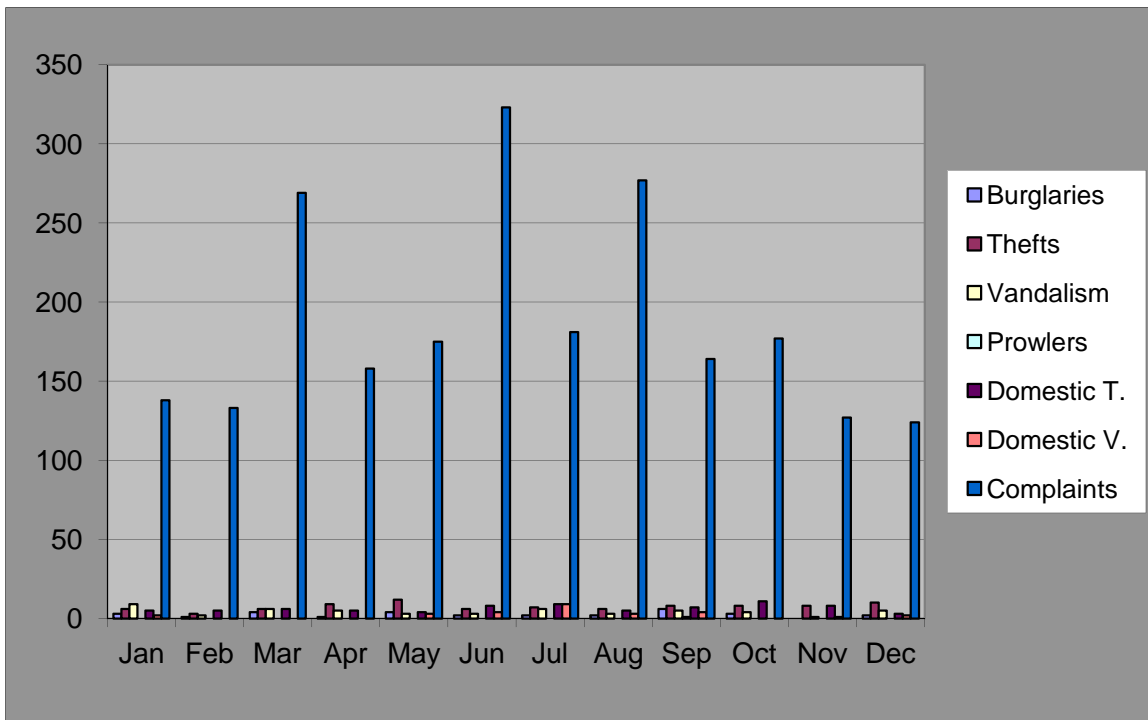

2012 Yearly Report

Burglaries by Month Total 30

Thefts by Month - Total 89

Vandalism by Month - Total 52

Prowler calls by Month - Total 1

Domestic Trouble by Month - Total 76

Domestic Violence by Month - Total 28

Complaints by Month - Total 2246

Arrests by Month - Total 700

Accidents by Month - Total 138

Investigations - Cases Opened - Total 144

Investigations - Cases Solved - total 60

Investigations - Arrests Made - Total 73