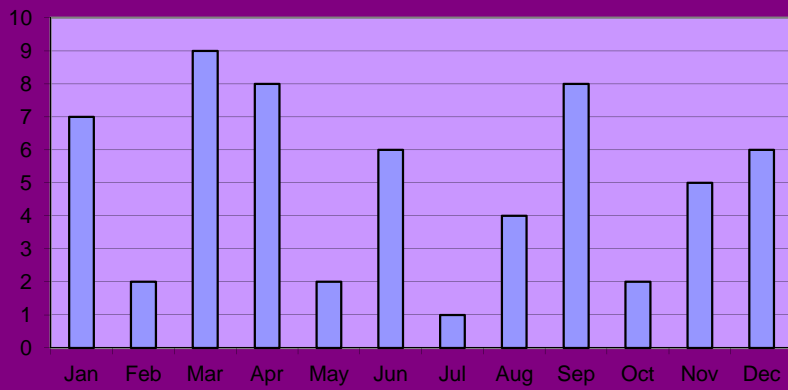

2012 Yearly Report

Burglaries by Month Total 30

Thefts by Month - Total 89

Vandalism by Month - Total 52

Prowler calls by Month - Total 1

Domestic Trouble by Month - Total 76

Domestic Violence by Month - Total 28

Complaints by Month - Total 2246

Arrests by Month - Total 700

Accidents by Month - Total 138

Investigations - Cases Opened - Total 144

Investigations - Cases Solved - total 60

Investigations - Arrests Made - Total 73