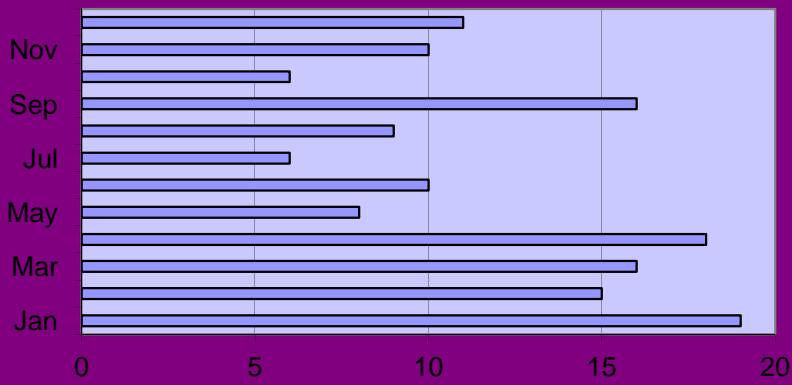

Complaints by Month - Total 2246

Arrests by Month - Total 700

Accidents by Month - Total 138

Investigations - Cases Opened - Total 144

Investigations - Cases Solved - total 60

Investigations - Arrests Made - Total 73