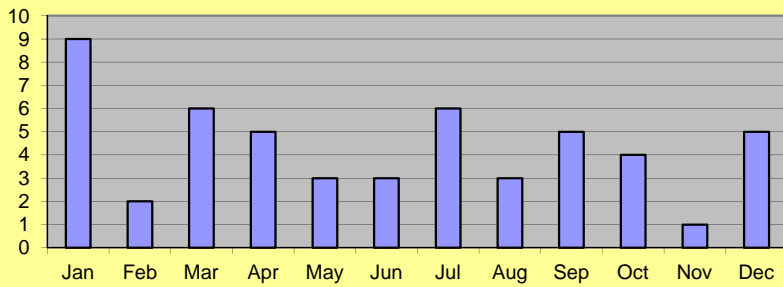

2012 Yearly Report

Burglaries by Month Total 30

Thefts by Month - Total 89

Vandalism by Month - Total 52

Prowler calls by Month - Total 1

Domestic Trouble by Month - Total 76

Domestic Violence by Month - Total 28

Complaints by Month - Total 2246

Arrests by Month - Total 700

Accidents by Month - Total 138

Investigations - Cases Opened - Total 144

Investigations - Cases Solved - total 60

Investigations - Arrests Made - Total 73