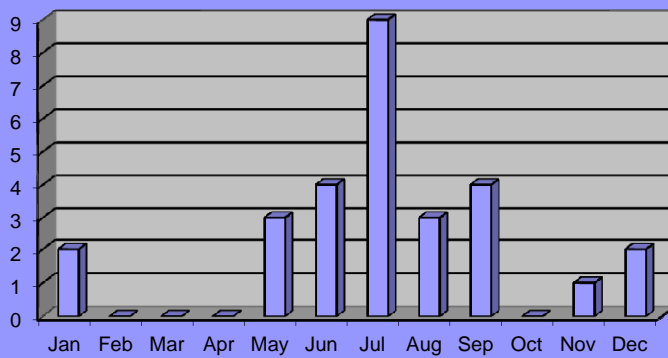

2012 Yearly Report

Burglaries by Month Total 30

Thefts by Month - Total 89

Vandalism by Month - Total 52

Prowler calls by Month - Total 1

Domestic Trouble by Month - Total 76

Domestic Violence by Month - Total 28

Complaints by Month - Total 2246

Arrests by Month - Total 700

Accidents by Month - Total 138

Investigations - Cases Opened - Total 144

Investigations - Cases Solved - total 60

Investigations - Arrests Made - Total 73