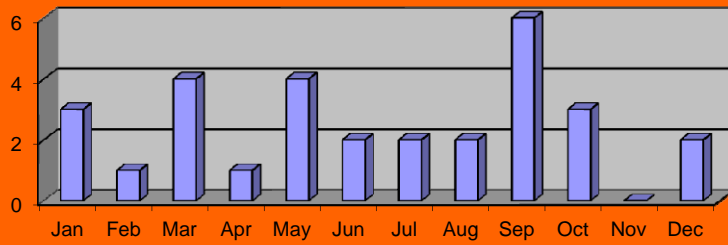

2012 Yearly Report

Burglaries by Month Total 30

Thefts by Month - Total 89

Vandalism by Month - Total 52

Prowler calls by Month - Total 1

Domestic Trouble by Month - Total 76

Domestic Violence by Month - Total 28

Complaints by Month - Total 2246

Arrests by Month - Total 700

Accidents by Month - Total 138

Investigations - Cases Opened - Total 144

Investigations - Cases Solved - total 60

Investigations - Arrests Made - Total 73