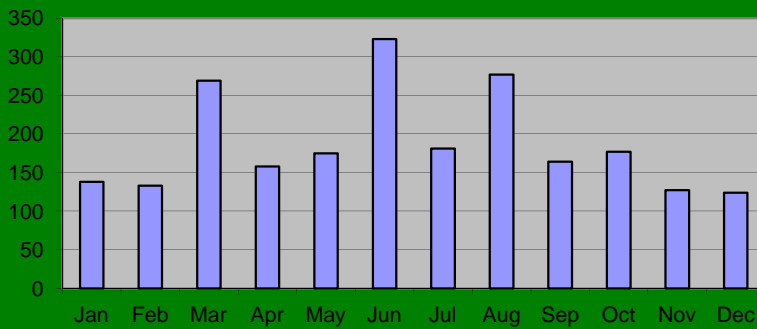

2012 Yearly Report

Burglaries by Month Total 30

Thefts by Month - Total 89

Vandalism by Month - Total 52

Prowler calls by Month - Total 1

Domestic Trouble by Month - Total 76

Domestic Violence by Month - Total 28

Complaints by Month - Total 2246

Arrests by Month - Total 700

Accidents by Month - Total 138

Investigations - Cases Opened - Total 144

Investigations - Cases Solved - total 60

Investigations - Arrests Made - Total 73