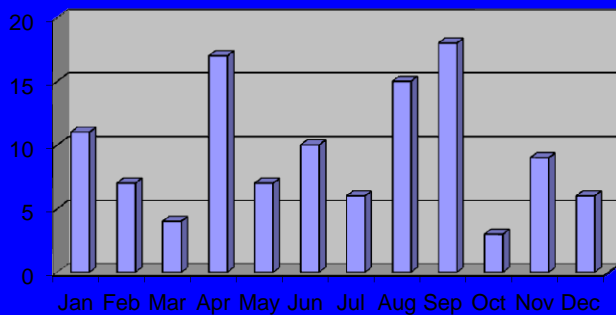

Complaints by Month - Total 2246

Arrests by Month - Total 700

Accidents by Month - Total 138

Investigations - Cases Opened - Total 144

Investigations - Cases Solved - total 60

Investigations - Arrests Made - Total 73